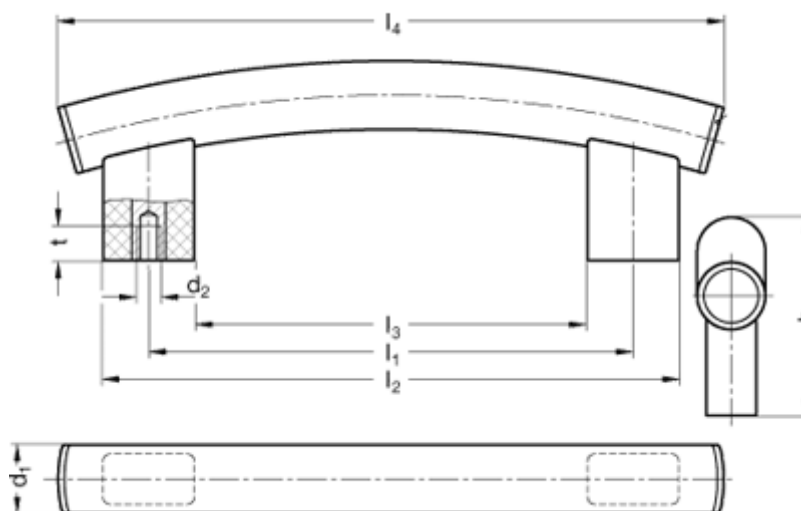

Article number: 201250400

Description: E+G Arch-shaped handle
GN 666.4-30-M6-400-NG

Measures

b = 22 | t = 15

d1 = 30

d2 = M 6

h = 90

l1 = 400

l2 = 440

l3 = 360

l4 = 480